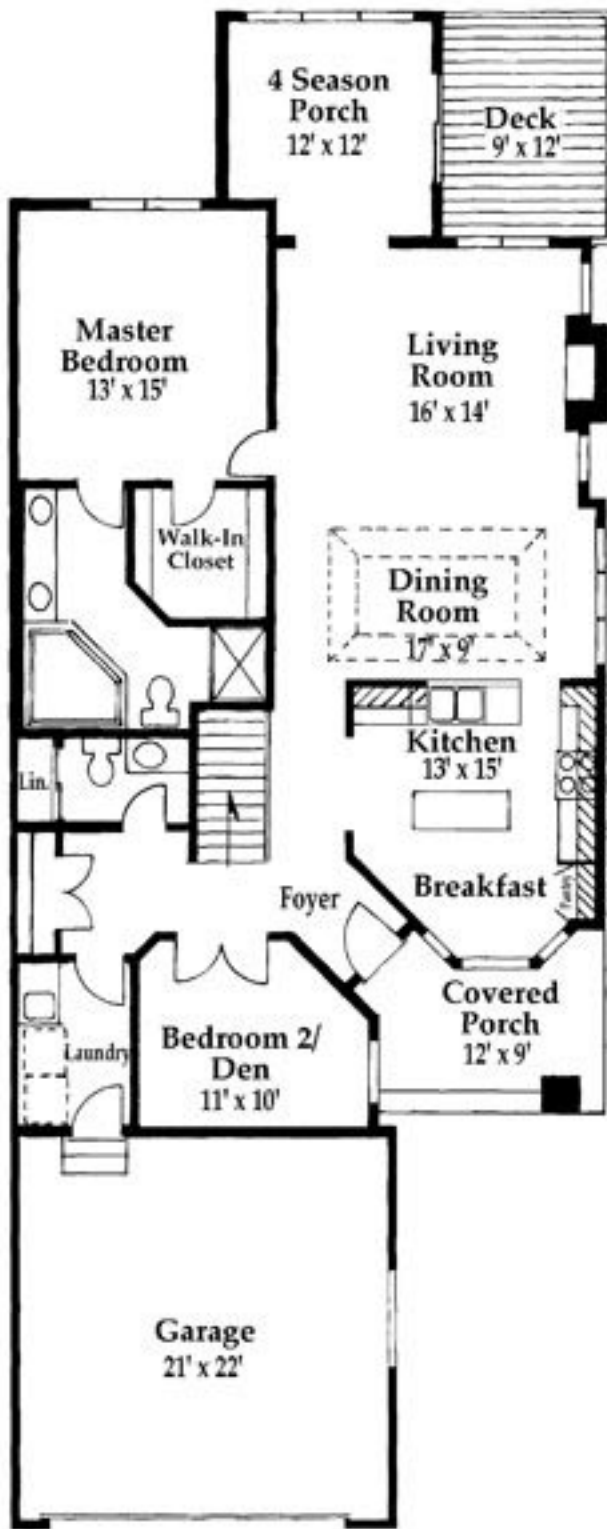

BATON HOMES

Baton Homes • 7374 Kirkwood Court • Maple Grove, MN 55369 • Phone: 612-990-0368 • Email: sembretson@frontiernet.net

The Cardinal Woodview Ponds

Main Level Plan
1581 Sq. Ft.

Lower Level Plan
1076 Sq. Ft. Finished