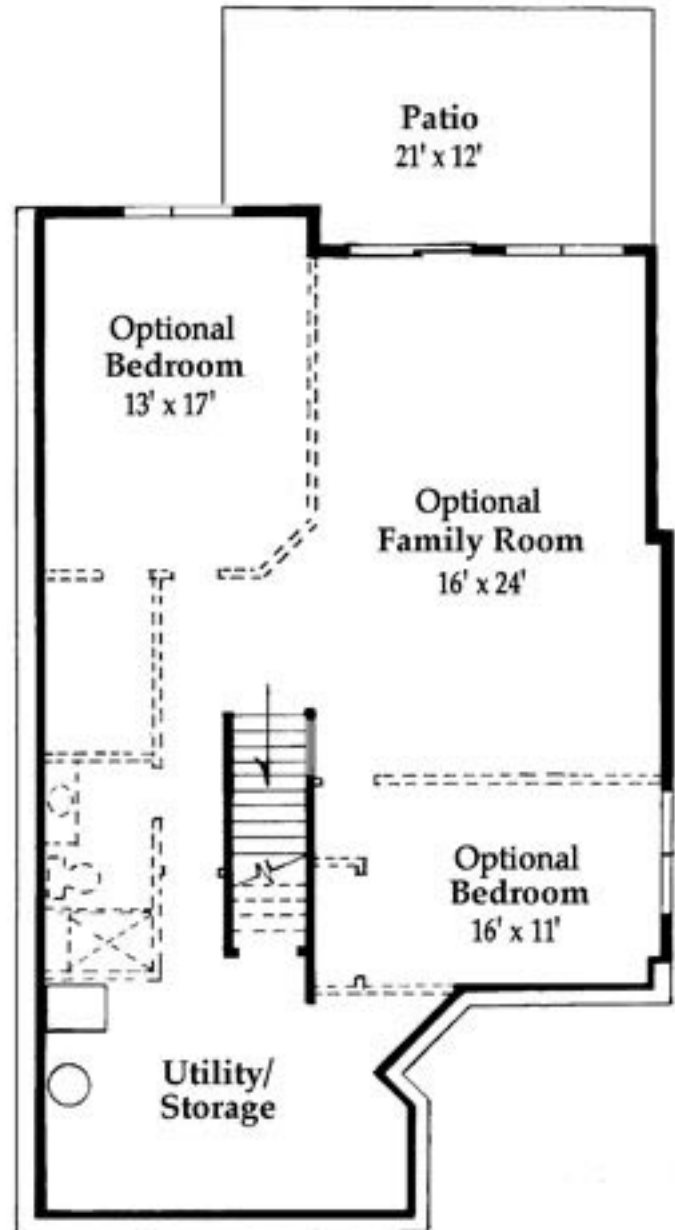

BATON HOMES

Baton Homes • 7374 Kirkwood Court • Maple Grove, MN 55369 • Phone: 612-990-0368 • Email: sembretson@frontiernet.net

The Cardinal Woodview Ponds

Main Level Plan
1581 Sq. Ft.

Lower Level Plan
1076 Sq. Ft. Finished