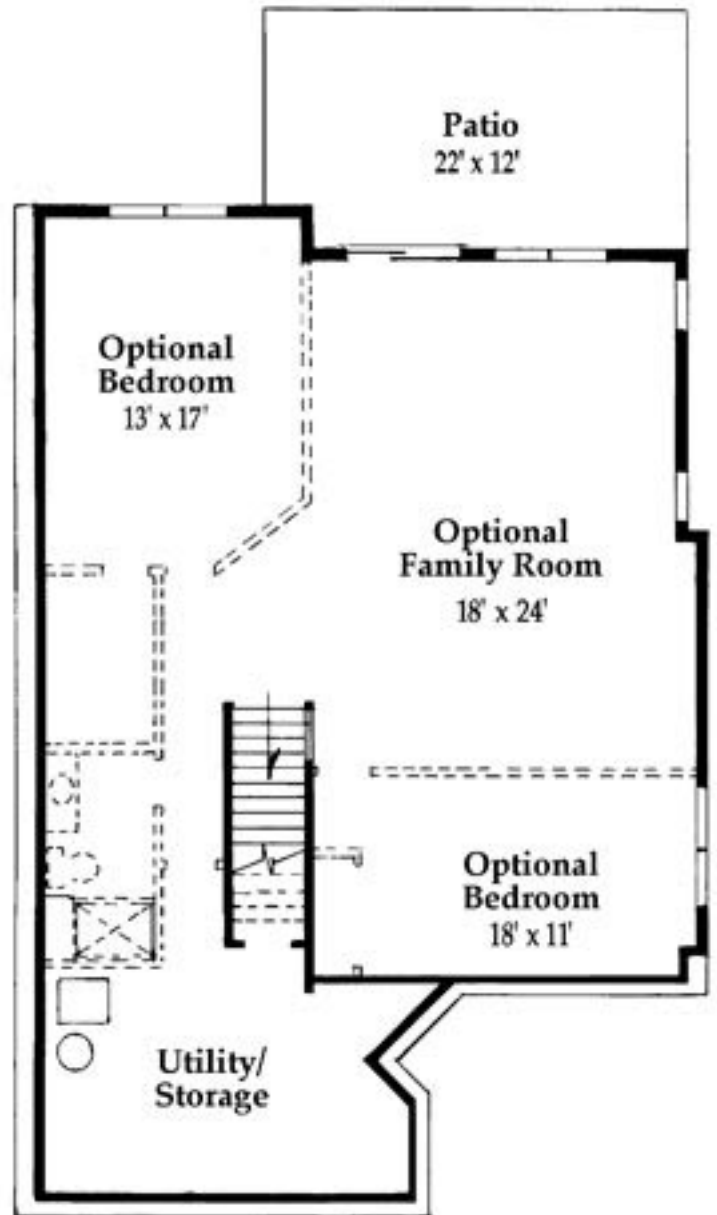

BATON HOMES

Baton Homes • 7374 Kirkwood Court • Maple Grove, MN 55369 • Phone: 612-990-0368 • Email: sembretson@frontiernet.net

The Fawn  
*Woodview*  
*Ponds*

**Main Level Plan**  
1652 Sq. Ft.

**Lower Level Plan**  
1148 Sq. Ft. Finished