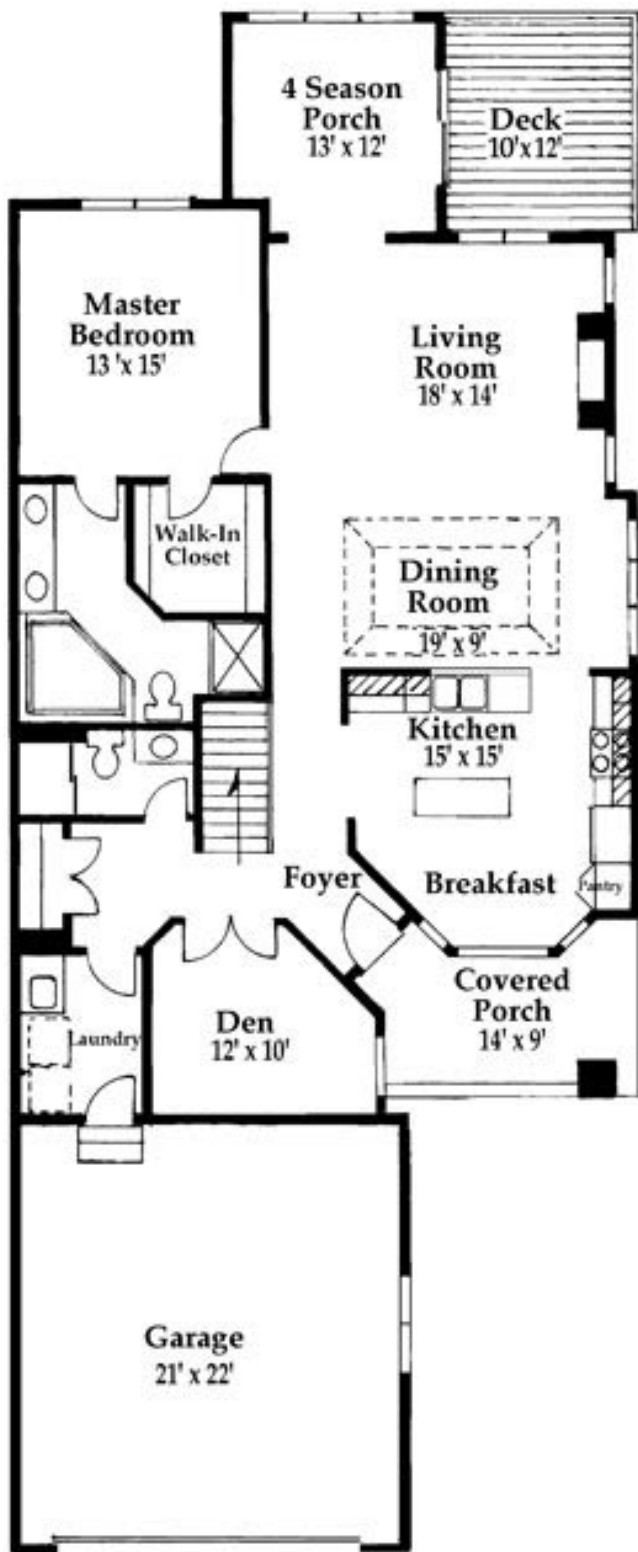

BATON HOMES

Baton Homes • 7374 Kirkwood Court • Maple Grove, MN 55369 • Phone: 612-990-0368 • Email: sembretson@frontiernet.net

The Fawn  
*Woodview*  
*Ponds*

**Main Level Plan**  
1652 Sq. Ft.

**Lower Level Plan**  
1148 Sq. Ft. Finished